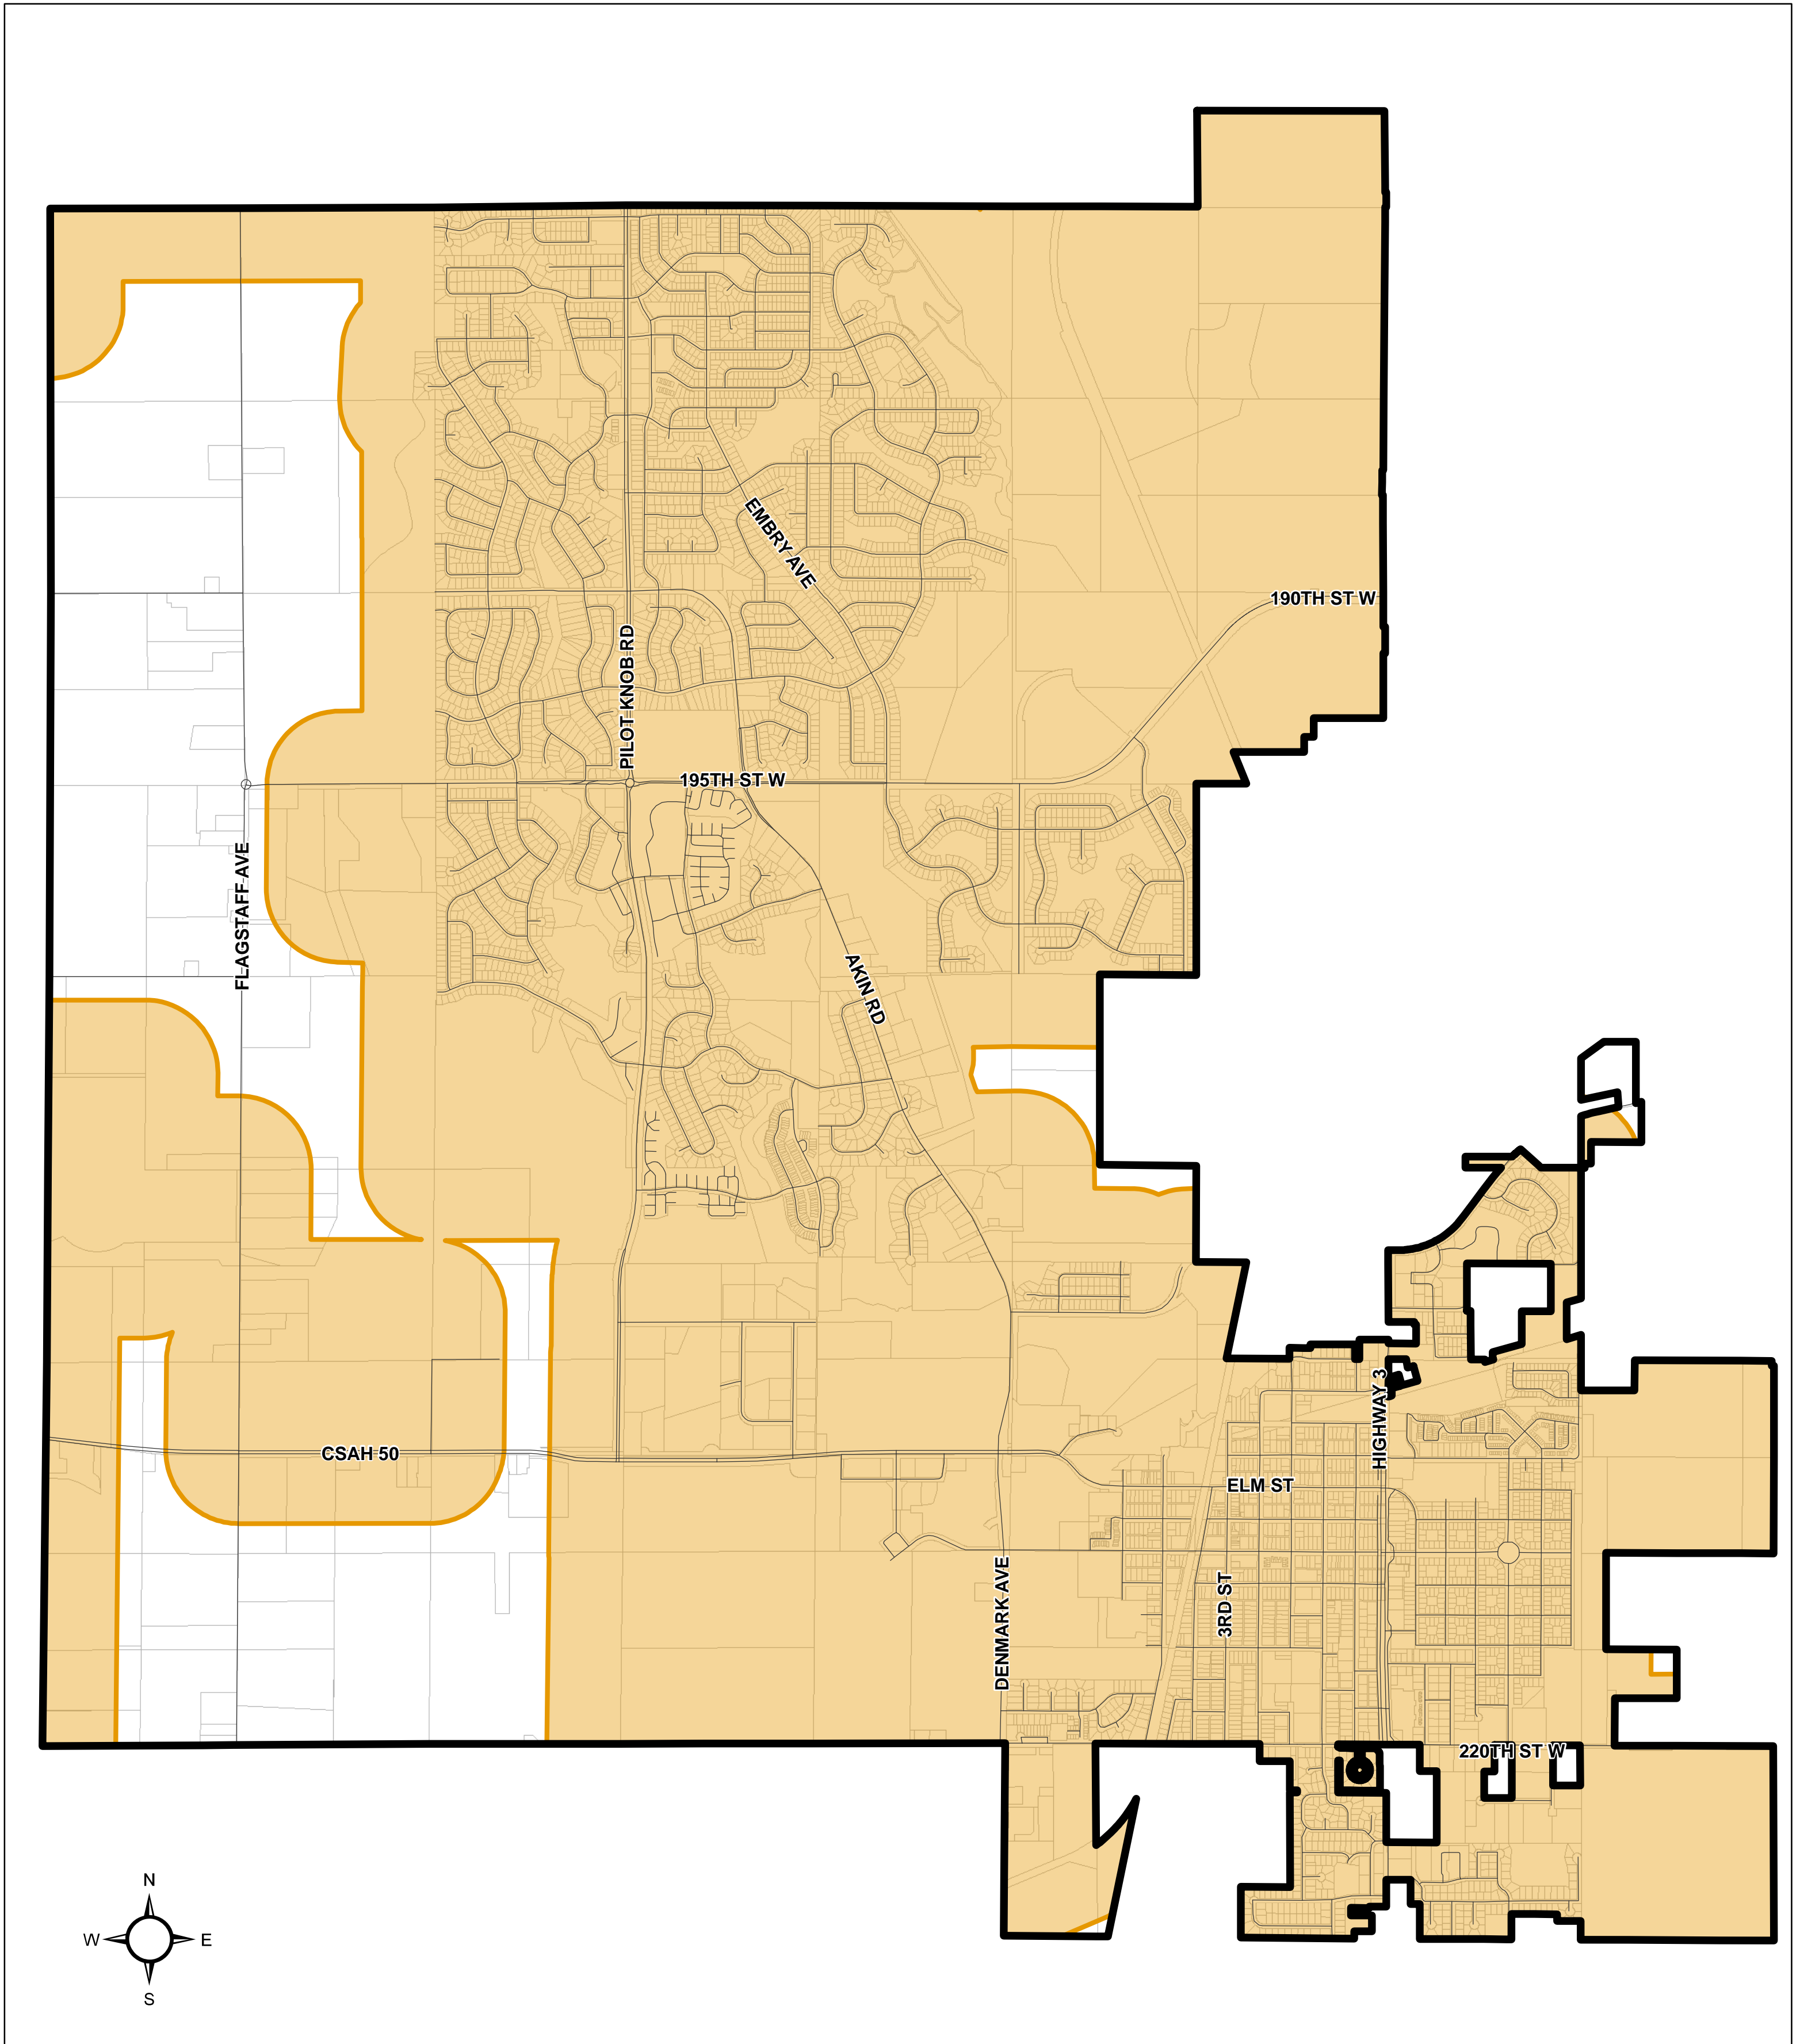

# City of Farmington Hunting Map

## Legend

 No Hunting Areas

0 2,000 4,000 Feet

The City of Farmington City Ordinances prohibit the discharge of firearms within 1,000' of the city's Urban Service Area. Areas marked in orange fall within those parameters.

Prepared for the Farmington Police Department by the Dakota County Office of GIS.

Map dated November 2016.