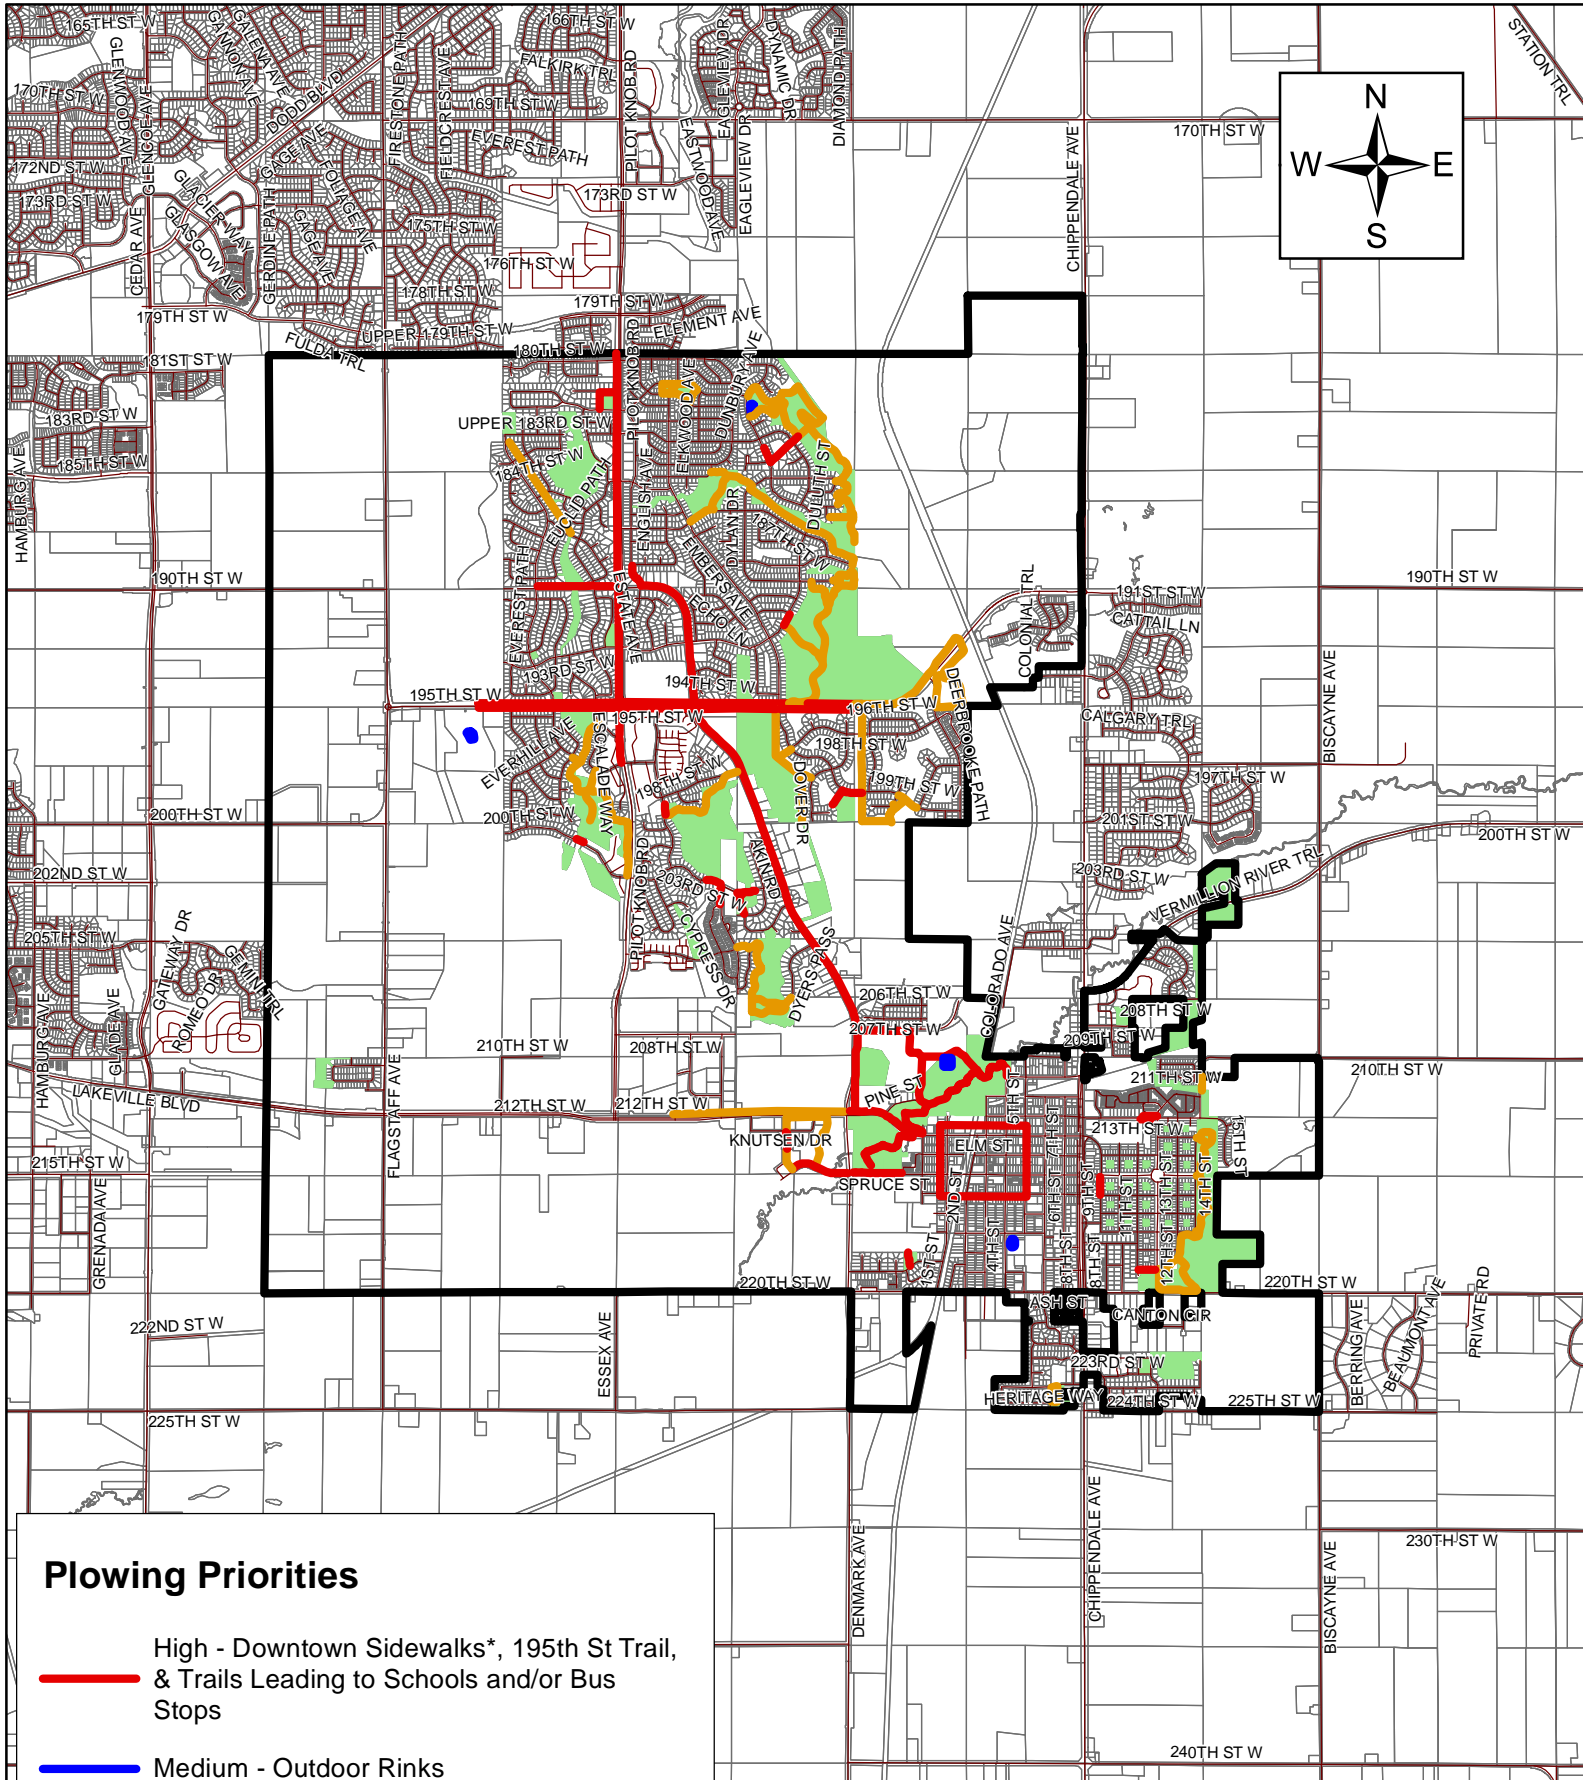

Trails, Sidewalks and Outdoor Rinks Snow Removal Plan

Plowing Priorities

- High - Downtown Sidewalks*, 195th St Trail, & Trails Leading to Schools and/or Bus Stops
- Medium - Outdoor Rinks
- Low - Other Trail Loops

*see Downtown map for details

Map updated November 2019.
Prepared for the City of Farmington
by the Dakota County Office of GIS.