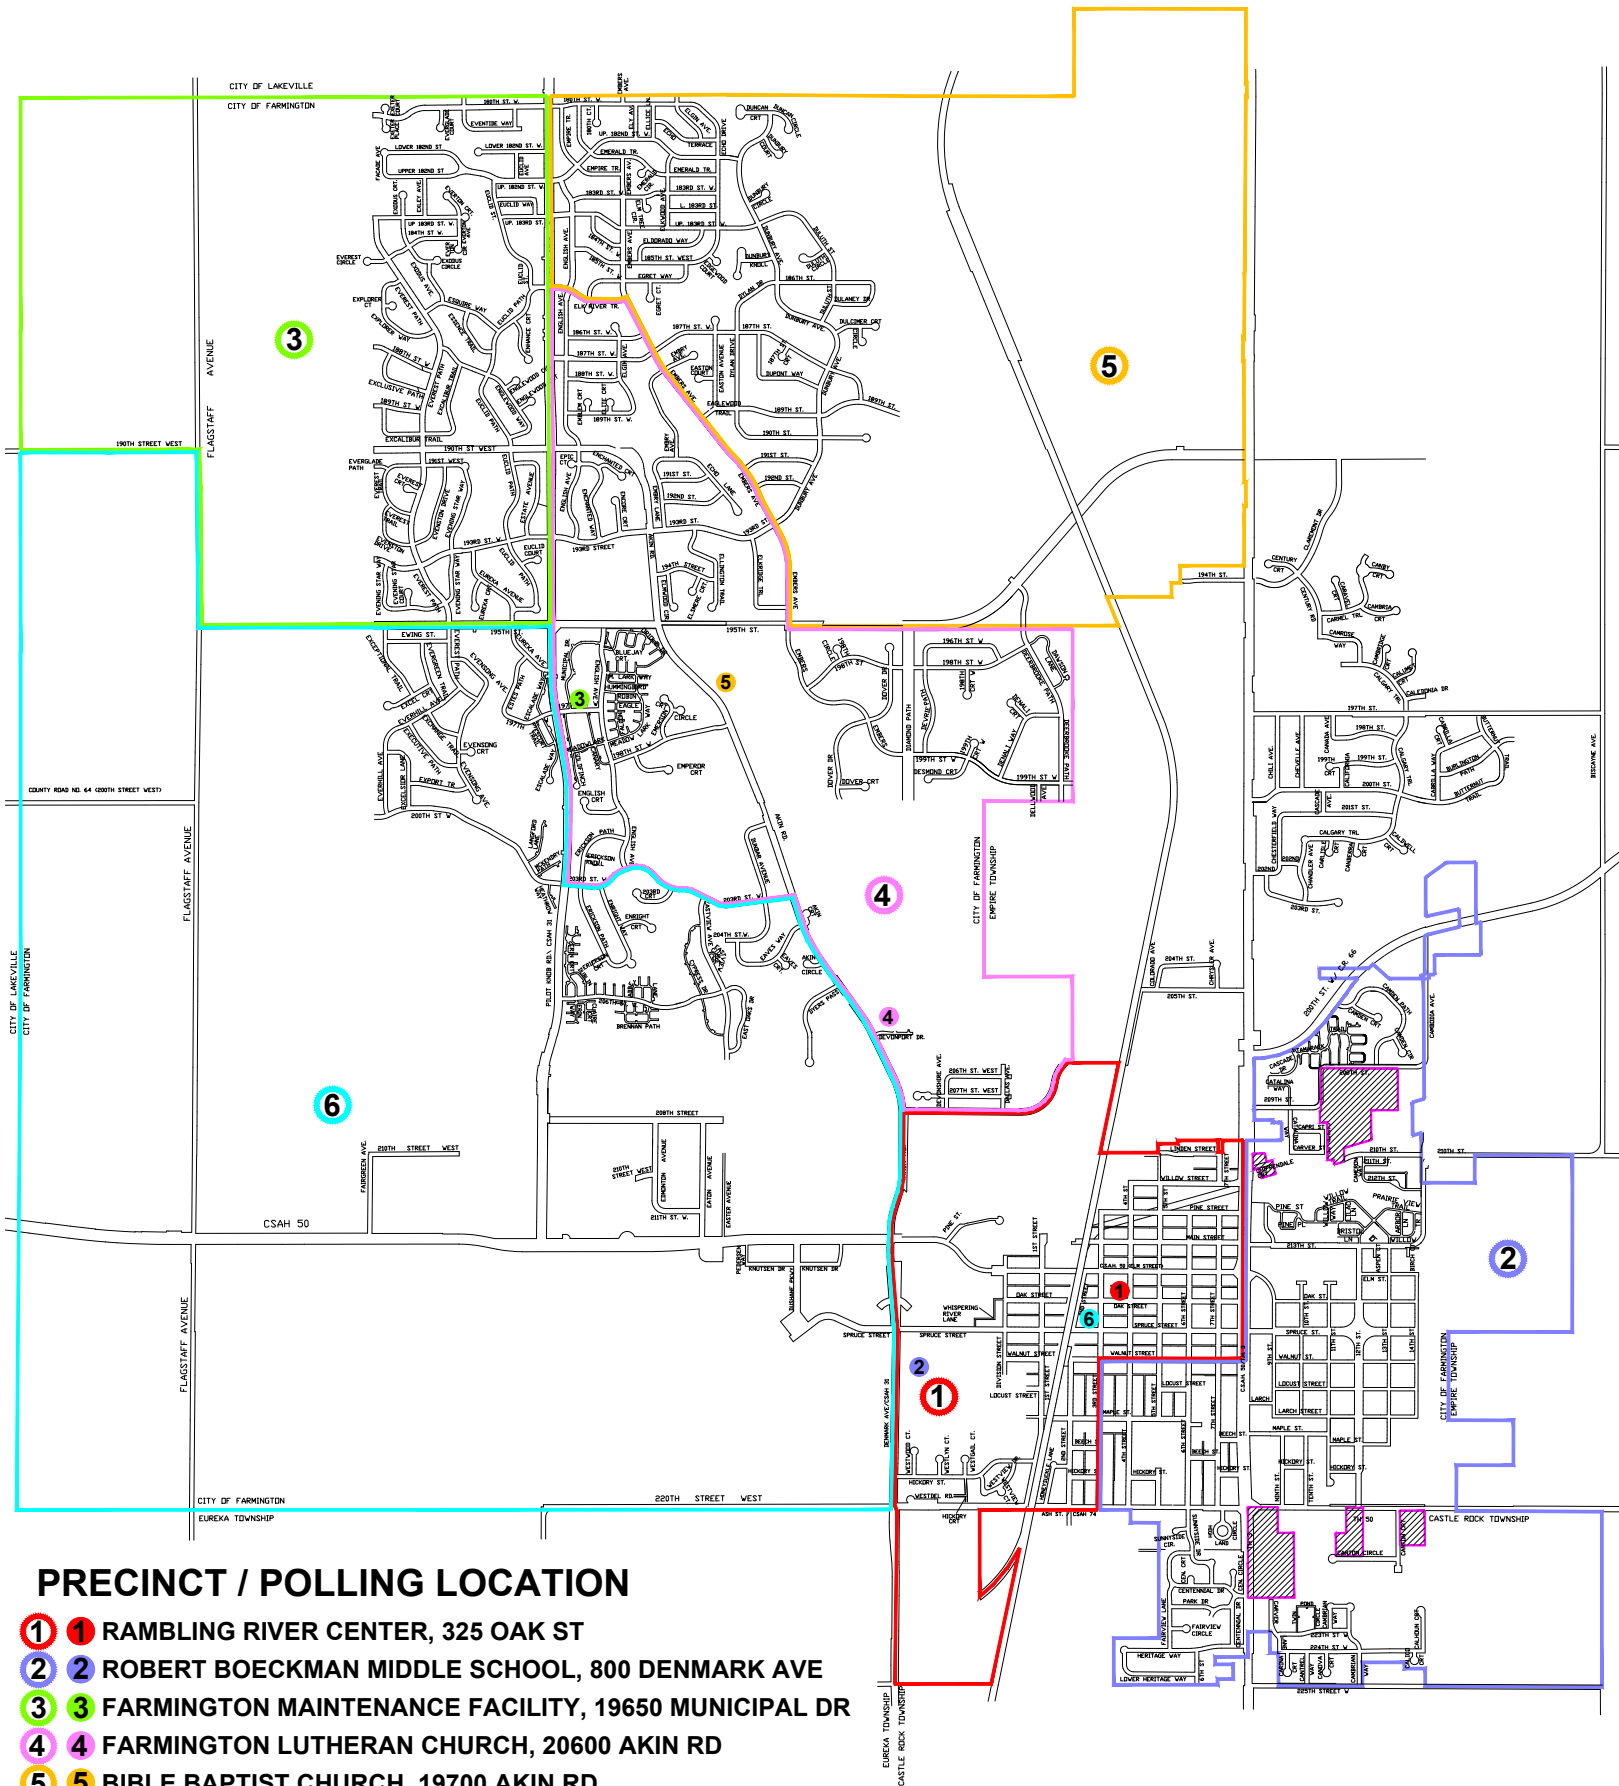

# CITY OF FARMINGTON POLLING LOCATIONS

## PRECINCT / POLLING LOCATION

- ① ① RAMBLING RIVER CENTER, 325 OAK ST
- ② ② ROBERT BOECKMAN MIDDLE SCHOOL, 800 DENMARK AVE
- ③ ③ FARMINGTON MAINTENANCE FACILITY, 19650 MUNICIPAL DR
- ④ ④ FARMINGTON LUTHERAN CHURCH, 20600 AKIN RD
- ⑤ ⑤ BIBLE BAPTIST CHURCH, 19700 AKIN RD
- ⑥ ⑥ FARMINGTON CITY HALL, 430 3RD ST