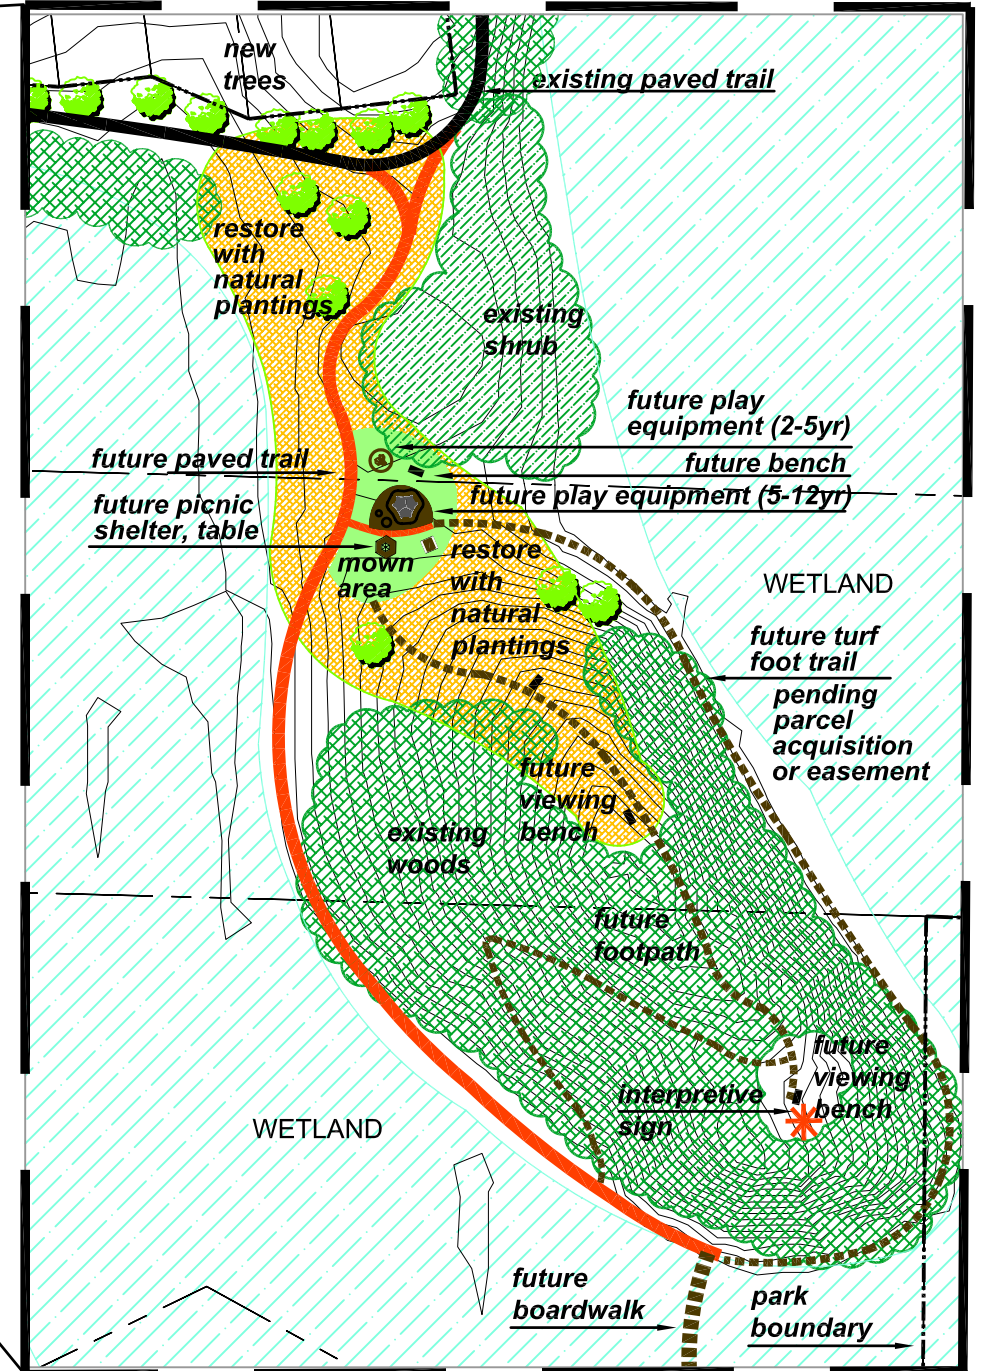

# VERMILLION GROVE PARK

## KEY

- park boundary
- natural plantings
- mown turf
- wetland
- existing paved trail
- proposed park trail
- proposed foot path
- bench
- park signage
- future trees

Examples of Non-traditional Play Equipment

## Existing features:

- Paved trail from English Ave to Akin Rd

### Vermillion Grove - Draft Master Plan Farmington, Minnesota

ADOPTED MARCH 7, 2005

37.0 ACRES / 15 ACRES UPLAND

NOTE: THIS MAP IS CONCEPTUAL ONLY AND REPRESENTS ONLY APPROXIMATE LOCATIONS OF PROPERTIES AND FACILITIES.