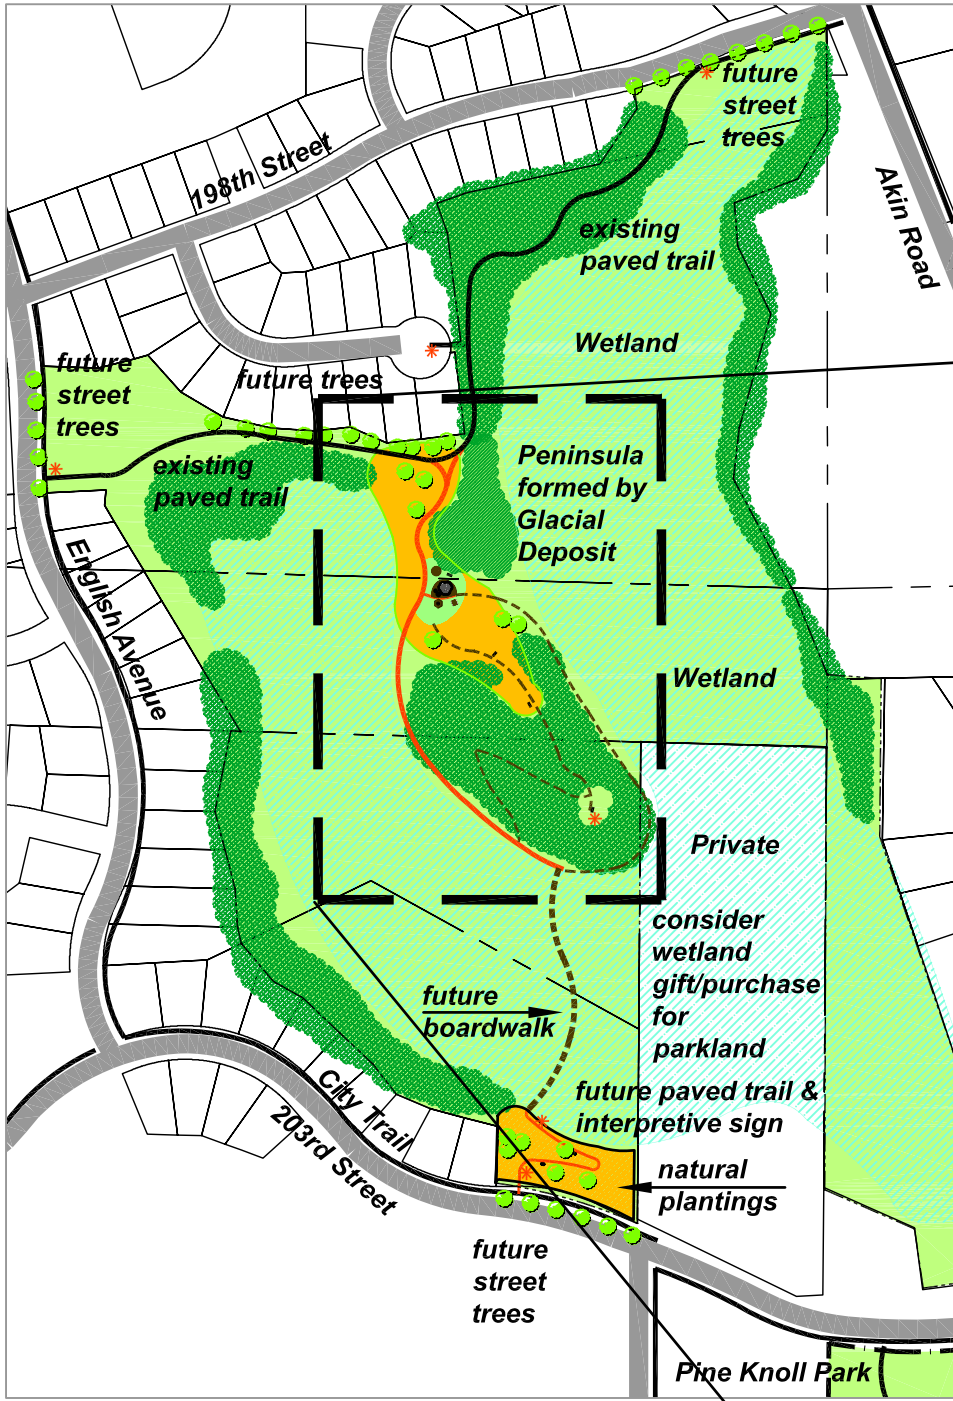

## KEY

- park boundary
- natural plantings
- mown turf
- wetland
- existing paved trail
- proposed park trail
- proposed foot path
- bench
- park signage
- future trees

Examples of Non-traditional Play Equipment

## Existing features:

- Paved trail from English Ave to Akin Rd

## Suggested future additional features:

- Paved trail to boardwalk
- Boardwalk
- Foot trail to overlooks
- Foot trail around base of peninsula
- Natural plantings
- Interpretive signs
- Nontraditional play equipment
- Benches
- Picnic table & small shelter
- Street trees at park edges
- Park entry signs
- Interpretive signs
- Tree plantings

### Vermillion Grove - Draft Master Plan Farmington, Minnesota

ADOPTED MARCH 7, 2005

37.0 ACRES / 15 ACRES UPLAND

NOTE: THIS MAP IS CONCEPTUAL ONLY AND REPRESENTS ONLY APPROXIMATE LOCATIONS OF PROPERTIES AND FACILITIES.