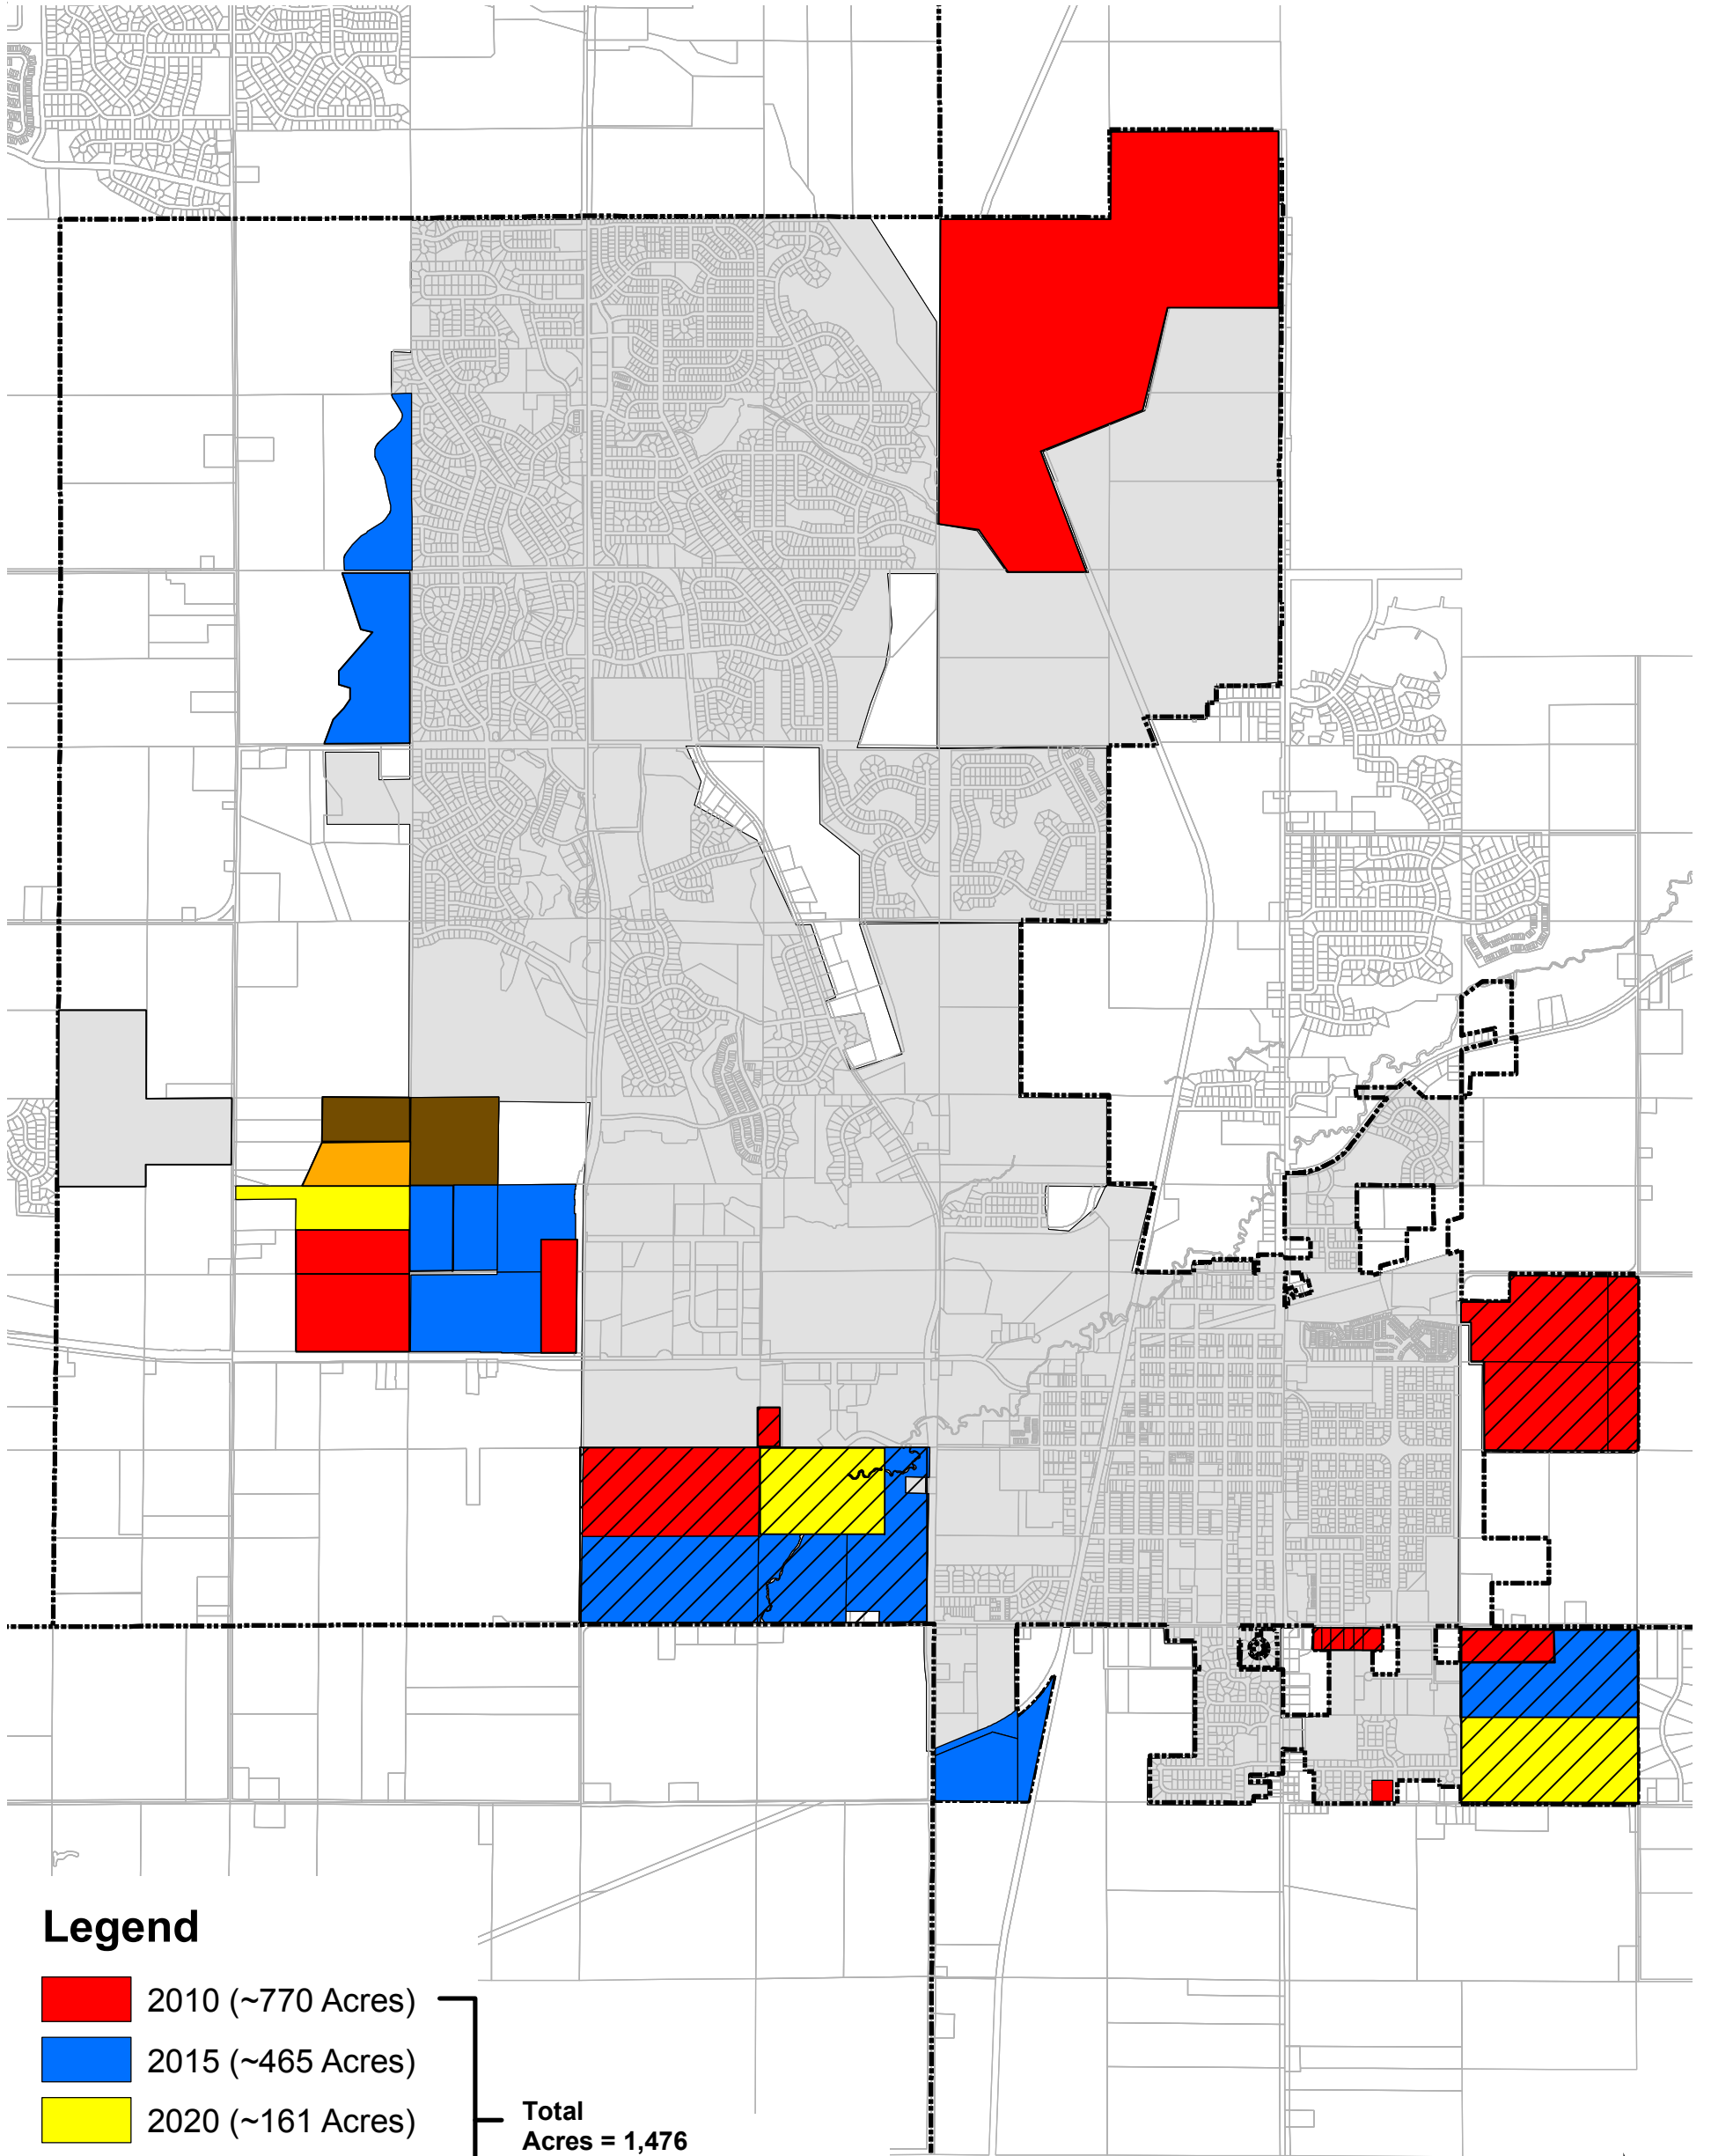

# 2008 MUSA STAGING MAP

## Legend

- 2010 (~770 Acres)
- 2015 (~465 Acres)
- 2020 (~161 Acres)
- 2025 (~20 Acres)
- 2030 (~60 Acres)

Total Acres = 1,476

- City Boundary
- Existing MUSA

These properties have received MUSA approval from the Farmington City Council but still require approval from the Metropolitan Council upon submission of a development plan for the property.